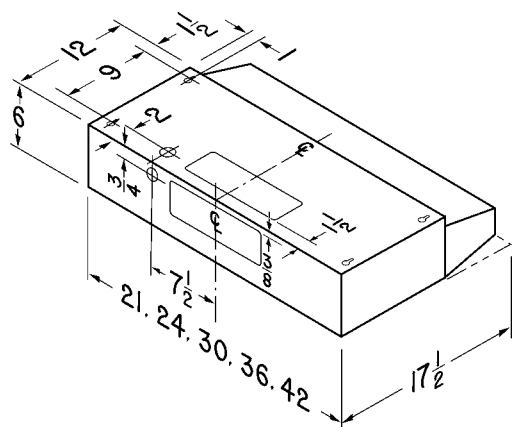

40000 Specifications

VOLTS	AMPS	SONES	CFM	DUCT
120	2.0	6.5	160	3 1/4" x 10"

40000 Series

- Installs as 3 1/4" x 10" ducted only.
- 160 CFM, 6.5 sone (vertical or horizontal discharge) performance.
- Dishwasher-safe aluminum grease filter.
- Accepts up to 75-watt light (bulb sold separately).
- Duct connector with built-in damper included.

40000 Series 3 1/4" x 10" Ducted

WIDTH					
	WHITE MONOCHROMATIC	BISQUE/BISCUIT	ALMOND	STAINLESS STEEL	BLACK
21"	402101	402102	402108	—	—
24"	402401	402402	402408	402404	—
30"	403001	403002	403008	403004	403023
36"	403601	403602	403608	403604	403623
42"	404201	404202	404208	—	—

37000 Series 6" Shell Only (Utilizes 40000 Series shell, but contains no fan, light or switch knock-outs)

WIDTH				
	WHITE	BISQUE/BISCUIT	ALMOND	STAINLESS STEEL
24"	372401	—	372408	—
30"	373001	373002	373008	373004
36"	373601	—	—	373604

Note: The 37000 Series has no fan, light, switches, or knock-outs for electrical or ducting.